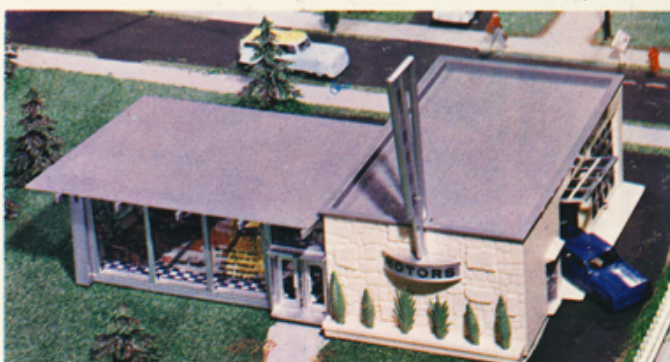

# HO-GAUGE-PLASTICVILLE U.S.A.®

AMERICA'S LARGEST SELLING HO STRUCTURE KITS

2807 GAS STATION

Retail \$1.49

2808 COALING STATION

Retail \$1.49

2809 48 CITIZENS W/PAINTS

Retail \$1.49

2901 SPLIT LEVEL HOUSE

Retail \$1.98

2903 MOTEL W/SWIMMING POOL

Retail \$1.98

2904 DRIVE-IN BANK

Retail \$1.98

2906 CONTEMPORARY HOUSE

Retail \$1.98