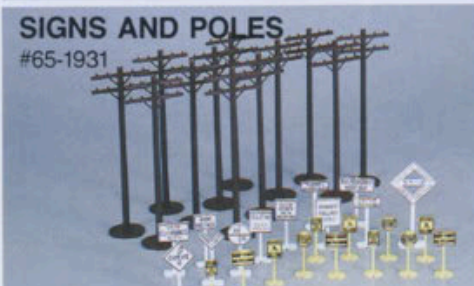

O SCALE PLASTICVILLE U.S.A.

The extra accessory that adds just the right touch to all O Scale layouts. This best selling assortment includes quick and easy-to-assemble building kits that snap together with pre-colored parts that require no painting. For use with Lionel and all other O Scale layouts. The perfect complement to the O Scale Plasticville, U.S.A.® series is the Plasticville, U.S.A.® Scenic Classics series. These complete kits include the building, trees, foliage, grass or even soil. Assembly is a snap! All parts snap-fit to each other and there is no painting required.

#49-1990 24 Assorted

Pack 1