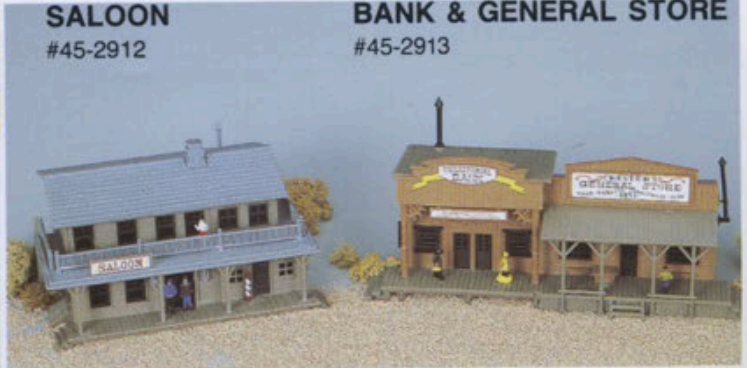

CROSSING SIGNALS & GATES

#42-2300
Pack: 24

HO SCALE PLASTICVILLE U.S.A.

CAPE COD HOUSE

#45-2631

SALOON

#45-2912

BANK & GENERAL STORE