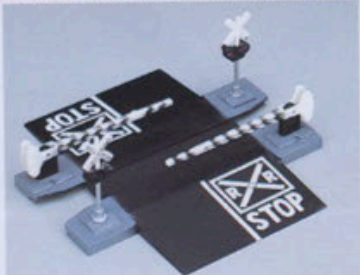

9" STRAIGHT (4 Pieces/Card)
#44-1511
Pack: 24

36" FLEX (3 Pieces/Card)
#44-1711
Pack: 24

9" STRAIGHT RERAILER
(2 Pieces/Card)
#44-1729
Pack: 24

18" RADIUS CURVED
(4 Pieces/Card)
#44-1501
Pack: 24

RAIL JOINERS (48 Pieces)
(Carded)
#44-1732
Pack: 24

POWER PACK

#44-6605
Pack: 12

2-PIECE LIGHTING KIT

#42-2400
Pack: 24

MINI WATER PUMP

#42-2319
Pack: 24

PARK ASSORTMENT

#42-2309
Pack: 24

ROAD CROSSINGS

#42-2308
Pack: 24

AUTO SET #1

#42-2306
Pack: 24

ANIMAL SET #1

#42-2301
Pack: 24

BLOCK SIGNALS

#42-2101
Pack: 24