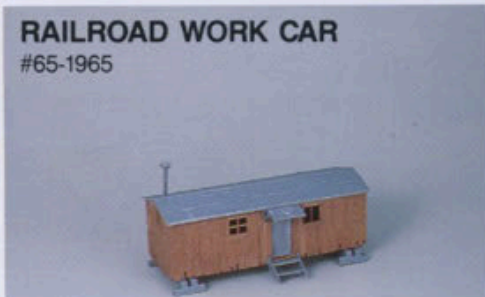

NOT AVAILABLE 1990

FIGURES WITH PAINTS
#45-2712

MOTEL WITH POOL
#45-2714

TOY & HOBBY SHOP
#45-2931

POLICE STATION
#45-2645

CONTEMPORARY HOUSE
#45-2932

O SCALE PLASTICVILLE U.S.A.

The extra accessory that adds just the right touch to all O Scale layouts. This best selling assortment includes quick and easy-to-assemble building kits that snap together with pre-colored parts that require no painting. For use with Lionel and all other O Scale layouts. The perfect complement to the O Scale Plasticville, U.S.A.® series is the Plasticville, U.S.A.® Scenic Classics series. These complete kits include the building, trees, foliage, grass or even soil. Assembly is a snap! All parts snap-fit to each other and there is no painting required.

#49-1990 24 Assorted
Pack: 1

O - SCALE SCENIC CLASSIC - WITH LANDSCAPE

DISCONTINUED

Dedicated To Doing Big Things For The Hobbyist

32 FIGURES WITH PAINTS
#65-1955
Pack: 12

NOT AVAILABLE 1990

SIGNAL BRIDGE & SWITCH TOWER
#65-1951
Pack: 12