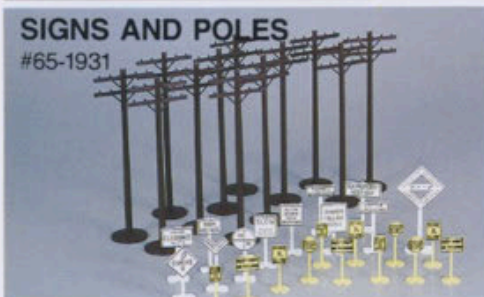

NOT AVAILABLE 1990

FIGURES WITH PAINTS
#45-2712

MOTEL WITH POOL
#45-2714

TOY & HOBBY SHOP
#45-2931

POLICE STATION
#45-2645

CONTEMPORARY HOUSE
#45-2932

O SCALE PLASTICVILLE U.S.A.

The extra accessory that adds just the right touch to all O Scale layouts. This best selling assortment includes quick and easy-to-assemble building kits that snap together with pre-colored parts that require no painting. For use with Lionel and all other O Scale layouts. The perfect complement to the O Scale Plasticville, U.S.A.® series is the Plasticville, U.S.A.® Scenic Classics series. These complete kits include the building, trees, foliage, grass or even soil. Assembly is a snap! All parts snap-fit to each other and there is no painting required.

#49-1990 24 Assorted
Pack: 1

O - SCALE SCENIC CLASSIC - WITH LANDSCAPE

DISCONTINUED

Dedicated To Doing Big Things For The Hobbyist

32 FIGURES WITH PAINTS
#65-1955
Pack: 12

NOT AVAILABLE 1990

SIGNAL BRIDGE & SWITCH TOWER
#65-1951
Pack: 12