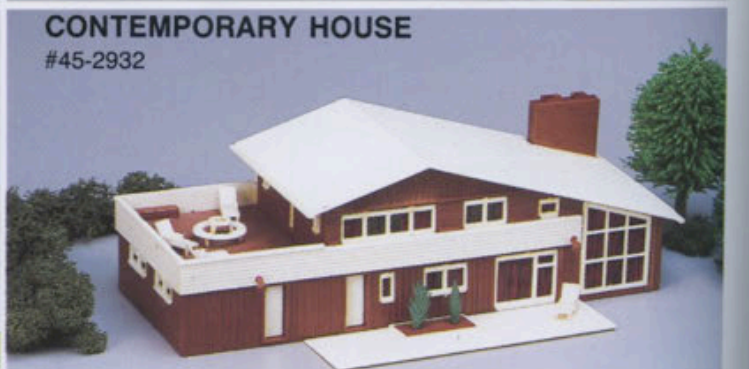

NOT AVAILABLE 1990

FIGURES WITH PAINTS
#45-2712

MOTEL WITH POOL
#45-2714

TOY & HOBBY SHOP
#45-2931

POLICE STATION
#45-2645

CONTEMPORARY HOUSE
#45-2932

O SCALE PLASTICVILLE U.S.A.

The extra accessory that adds just the right touch to all O Scale layouts. This best selling assortment includes quick and easy-to-assemble building kits that snap together with pre-colored parts that require no painting. For use with Lionel and all other O Scale layouts. The perfect complement to the O Scale Plasticville, U.S.A.® series is the Plasticville, U.S.A.® Scenic Classics series. These complete kits include the building, trees, foliage, grass or even soil. Assembly is a snap! All parts snap-fit to each other and there is no painting required.

#49-1990 24 Assorted
Pack: 1

O - SCALE SCENIC CLASSIC - WITH LANDSCAPE

DISCONTINUED

Dedicated To Doing Big Things For The Hobbyist

32 FIGURES WITH PAINTS
#65-1955
Pack: 12

NOT AVAILABLE 1990

SIGNAL BRIDGE & SWITCH TOWER
#65-1951
Pack: 12