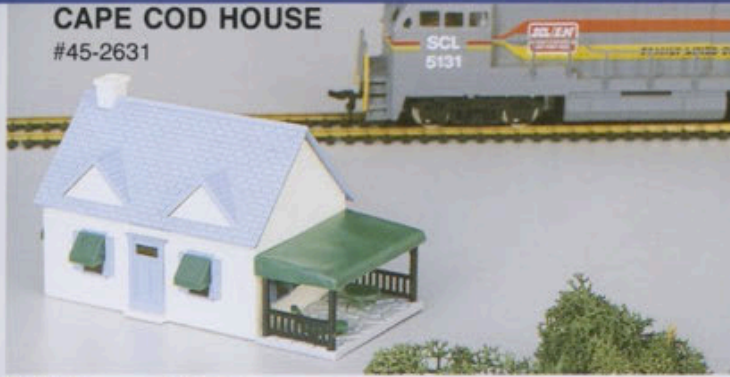

Pack: 12

FIRE HOUSE

#49-2574

HO SCALE PLASTICVILLE, U.S.A.®

SNAP-FIT BUILDING KITS Pack: 12

CAPE COD HOUSE

#45-2631

SALOON