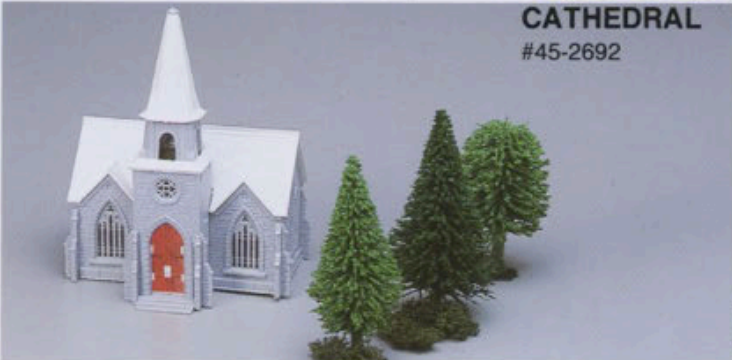

#45-2671

PEDESTRIAN BRIDGE

#45-2672

HO SCALE PLASTICVILLE, U.S.A.®

SNAP-FIT BUILDING KITS Pack: 12

SUBURBAN STATION
#45-2673

HOUSE UNDER CONSTRUCTION
#45-2691

CATHEDRAL
#45-2692