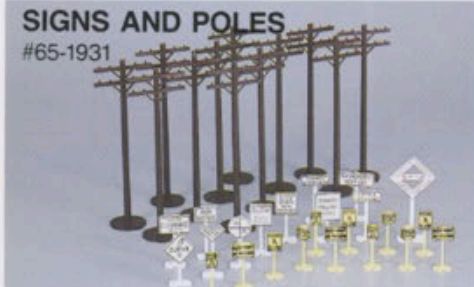

TOY & HOBBY SHOP
#45-2931

POLICE STATION
#45-2645

CONTEMPORARY HOUSE
#45-2932

O SCALE PLASTICVILLE, U.S.A.®

SNAP-FIT BUILDING KITS

The extra accessory that adds just the right touch to all O Scale layouts. This best selling assortment includes quick and easy-to-assemble building kits that snap together with pre-colored parts that require no painting. For use with Lionel and all other O Scale layouts. The perfect complement to the O Scale Plasticville, U.S.A.® series is the Plasticville, U.S.A.® Scenic Classics series. These complete kits include the building, trees, foliage, grass or even soil. Assembly is a snap! All parts snap-fit to each other and there is no painting required.

#49-1990 24 Assorted

Pack: 1

O - SCALE SCENIC CLASSIC - WITH LANDSCAPE

O SCALE PLASTICVILLE, U.S.A.®

SNAP-FIT BUILDING KITS

32 FIGURES WITH PAINTS

#65-1955
Pack: 12

SIGNAL BRIDGE & SWITCH TOWER