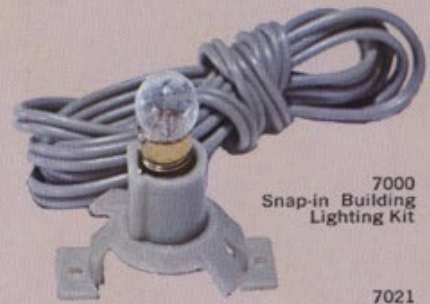

2307 Corner Signs and Traffic Lights
(12 pieces)

2100 Picket Fence
(24 pieces)

2200 Telephone Pole
(12 pieces)

2300 Crossing Signals and Gates
(12 pieces)

2301 Animal Set #1 Cows and Horses
(12 pieces)

2302 Motor Truck Set #1
(4 pieces)

7000 Snap-in Building
Lighting Kit

7021 Replacement
16 Volt Lamp

2304 Railroad and Street Signs
(24 pieces)

2305 Freight Load Set #1
(36 pieces)

2306 Automobile Set #2
(6 pieces)

HO
SCALE
T
R
A
I
N
S

HO
SCALE