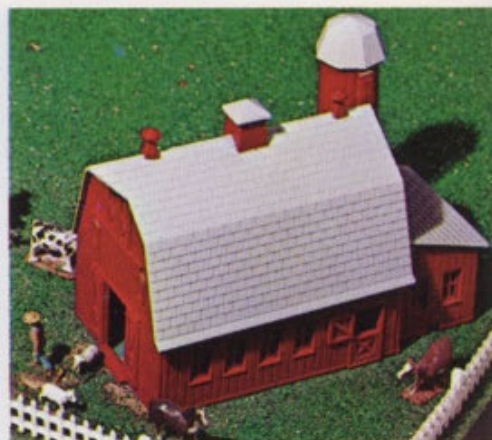

7000 Snap-in Building
Lighting Kit

7021 Replacement
16 Volt Lamp

2304 Railroad and Street Signs
(24 pieces)

2305 Freight Load Set #1
(36 pieces)

2306 Automobile Set #2
(6 pieces)

HO
SCALE
T
R
A
I
N
S

HO
SCALE

Plasticville, U.S.A.®

2811 Railroad Work Car

2920 Piggyback Trailer Terminal

2602 Barn

2617 Cape Cod House

2610 Freight Station

2618 Ranch House

2620 Signal Bridge

2800 Cathedral

2803 House Under Construction

2805 Crossover Bridge

2806 Suburban Station

2807 Gas Station

2810 Trestle Bridge

2809 48 Citizens w/Paints

2915 Auto Body Repair Shop