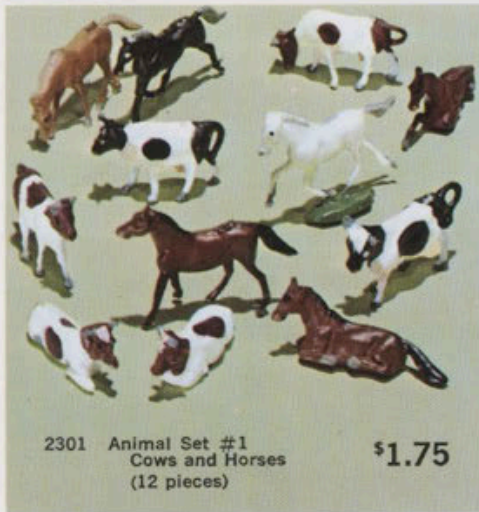

1972

BACHMANN

HOBBY CATALOG

BACHMANN **HO** scale ready-to-go accessories

This assortment of realistic HO scale accessories adds extra color and authentic detail to your adventures in model railroading.

HO scale Plasticville, U.S.A.®

The original HO structures. HO PLASTICVILLE U.S.A.® Kits have fast become the most popular! Each Plasticville Kit combines true, up-to-date American styling plus BACHMANN'S famous colorful super detailing, and simple, yet positive "SNAP-FIT" assembly.