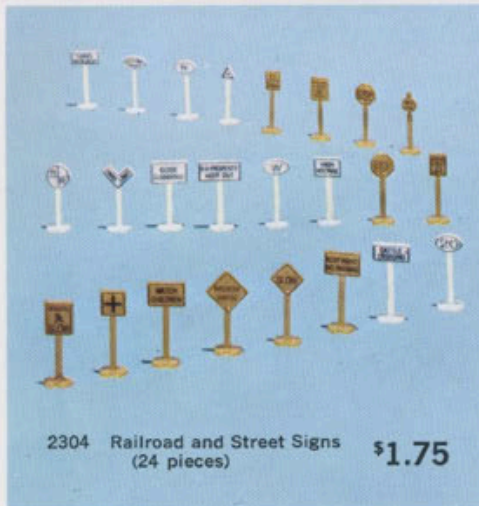

1972

BACHMANN

HOBBY CATALOG

BACHMANN **HO** scale ready-to-go accessories

This assortment of realistic HO scale accessories adds extra color and authentic detail to your adventures in model railroading.

HO scale Plasticville, U.S.A.®

The original HO structures. HO PLASTICVILLE U.S.A.® Kits have fast become the most popular! Each Plasticville Kit combines true, up-to-date American styling plus BACHMANN'S famous colorful super detailing, and simple, yet positive "SNAP-FIT" assembly.

2602 Barn

\$1.00

2617 Cape Cod House

\$1.00

2610 Freight Station

\$1.00

2618 Ranch House

\$1.00

SUGGESTED LIST PRICE	
1630 Telephone Poles (12)	\$1.00
1850 Colonial Mansion	\$2.00
1852 Ranch House	\$2.00
1853 Drug Store	\$2.00
1912 New England Rancher	\$2.00
1913 Motel with Autos	\$2.00
1914 School House	\$2.00
1915 Citizens with Paint (32)	\$2.00