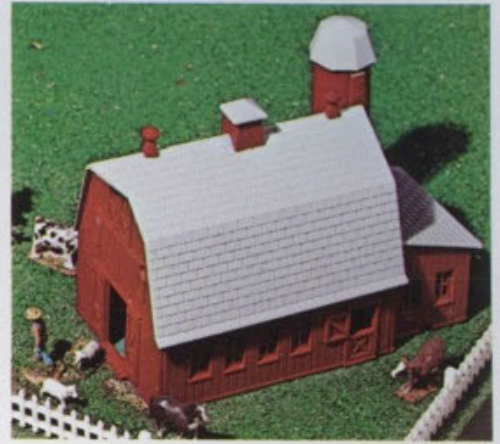

1972

BACHMANN

HOBBY CATALOG

BACHMANN **HO** scale ready-to-go accessories

This assortment of realistic HO scale accessories adds extra color and authentic detail to your adventures in model railroading.

HO scale Plasticville, U.S.A.®

The original HO structures. HO PLASTICVILLE U.S.A.® Kits have fast become the most popular! Each Plasticville Kit combines true, up-to-date American styling plus BACHMANN'S famous colorful super detailing, and simple, yet positive "SNAP-FIT" assembly.

2602 Barn

\$1.00

2617 Cape Cod House

\$1.00

2610 Freight Station

\$1.00

2618 Ranch House

\$1.00