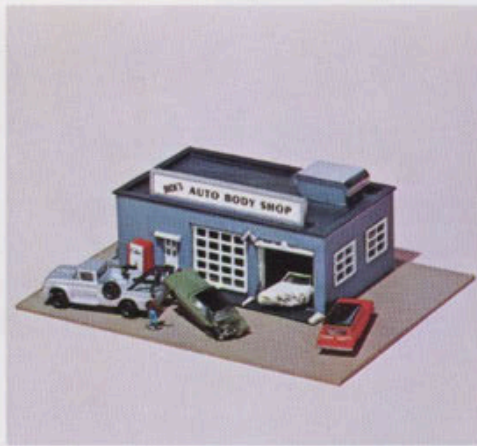

2806 Suburban Station

\$1.50

2807 Gas Station

\$1.50

2809 48 Citizens w/Paints **\$1.50**

2915 Auto Body Repair Shop **\$2.00**

2916 Drive-in Hamburger Stand **\$2.00**

2808 Coaling Station **\$1.50**

2901 Split Level House **\$2.00**

2903 Motel w/Swimming Pool **\$2.00**

2908 Factory **\$2.00**

2904 Drive-in Bank **\$2.50**

2905 Men's Store **\$2.50**

2906 Contemporary House **\$2.50**

2907 New Car Showroom **\$2.50**