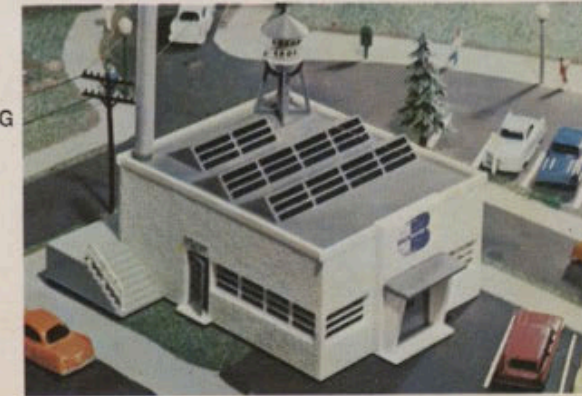

\$1.49

2808
COALING
STATION

\$1.49

2619
SWITCH
TOWER

\$1.00

2904
DRIVE-IN
BANK

\$2.49

2905
MEN'S
STORE

\$2.49

2806
SUBURBAN
STATION

\$1.49

2906
CONTEMPORARY
HOUSE

\$2.49

2807
GAS STATION

\$1.49

2907
NEW CAR
SHOWROOM

\$2.49

2903
MOTEL
W/SWIMMING
POOL

\$1.98

2908
FACTORY

\$1.98

BACHMANN/ INSTA-KIT

**Authentic Giant
1/20 Scale Models**

New Hobby Concept For His First Kit... His Next Kit!

- Super Detailed . . . typical BACHMANN authentic detailing and decoration, including realistic pilot and identification decals.
- True 1/20 scale—giant (over 15 inches). Life-like and beautiful, "Insta-Kits®" are big enough to assemble with ease.
- Motorized—propeller spins with realistic "contact" switch . . . machine guns fire . . . plane taxis (two "C" batteries not included).
- Assembles in minutes with nothing more than screwdriver provided with each kit!