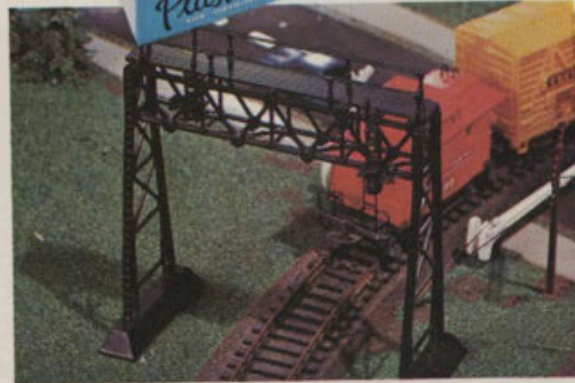

50c

HO scale Plasticville, U.S.A.®

The original HO structures, HO PLASTICVILLE U.S.A.® Kits have fast become the most popular! Each Plasticville Kit combines true, up-to-date American styling plus BACHMANN'S famous colorful super detailing, and simple, yet positive "SNAP-FIT" assembly.

2901
SPLIT LEVEL
HOUSE

\$1.98

2602
BARN

\$1.00

2620
SIGNAL
BRIDGE

\$1.00

2610
FREIGHT
STATION

\$1.00