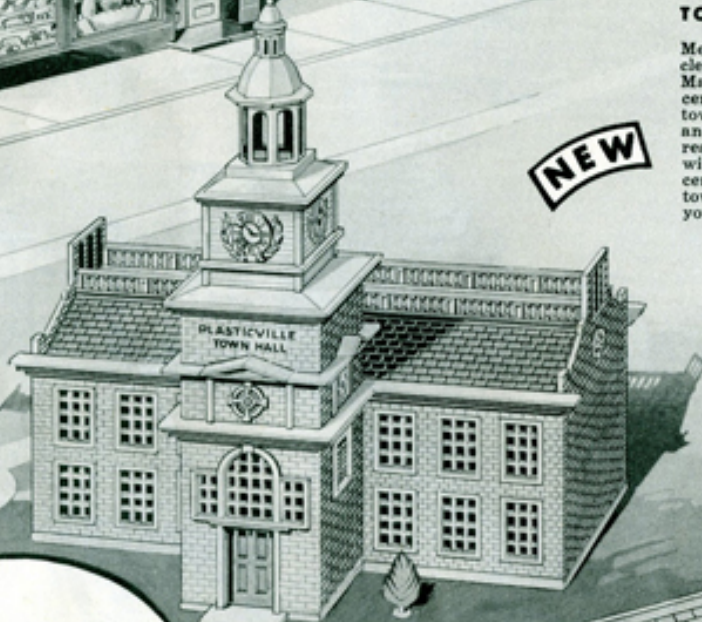

TOWN HALL

PH-1

Meeting place of the town's fathers, village clerk and administrators. Tower is 12" high. Main structure is 10" long and 6" deep at its center depth. The walls are "buff-brick". The tower itself is white, as are also the windows and roof railing. The roof is "red slate". The rear face of the building, too, is embellished with windows and an operating ground floor center door. Remember—the law says every town must have a town hall! So—plan for yours. Packed in an illustrated carton.

each $1.98

NEW

WE, IN PLASTICVILLE ARE PROUD OF OUR REAL ESTATE IMPROVEMENTS. EACH YEAR THEIR PLAY VALUES INCREASE.