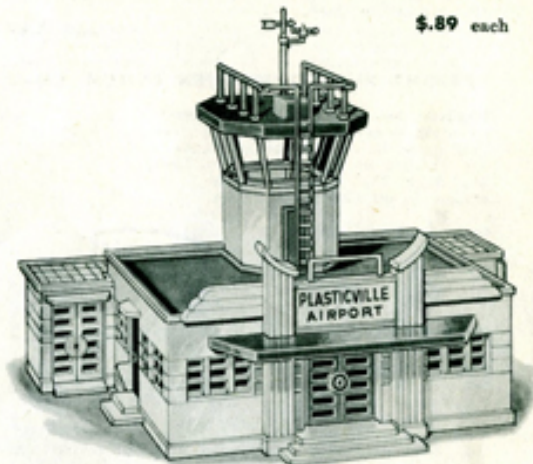

\$8.89 each

AD-4

AIRPORT ADMINISTRATION BUILDING

A busy center for arrivals and departures—via the air. Realistic effect achieved with white walls, a blue roof, blue trims. Control tower is a gem of fine detailing. Structure is 10¼" long, 6½" deep, 8¼" high. Fascinating to assemble. Packed in an illustrated box.