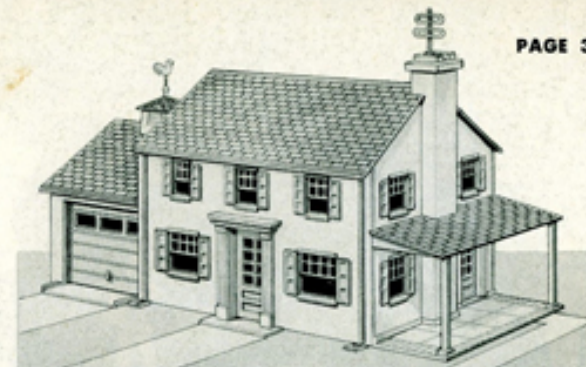

each \$**.79**

Pictured Crossing Gate is separately described and priced on Page 8

2-STORY COLONIAL HOUSE

LH-4

Like it? Good! . . . It's yours for play! House stands 6" high, is 9 3/4" long and 5" deep. Doors swing open and shut. You can have this dwelling with a gray, red or green roof, red, buff or white walls, and with white, brown or light green windows and doors. See all three combinations and you'll want the trio. Packed, one house to box. Carton illustration guides erection.