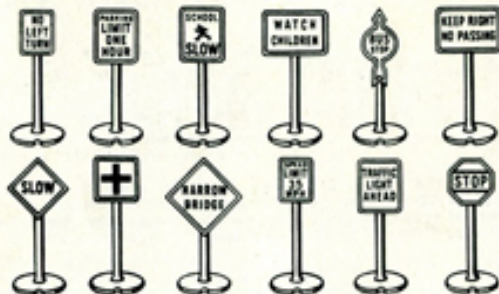

the set \$1.00

COUNTRYSIDE BARN

BN-1

Gleaming silver-metallized cone, vent, and weathervane atop white silo, and red-roofed barn. Walls are white and interestingly detailed. Note hay loft extension lift. Everything's up-to-date and clean. Size: 8 1/2" long, 5 1/2" high, 4 1/2" wide. As an erection guide, your barn is packed in an illustrated carton.

each \$1.00

STREET SIGNS, SET

12-A

PAGE 8

"Slow, Traffic Light Ahead, School, Watch Children, Stop," etc. Complete set of 12 stan-
chions (each different) is finished in deep
yellow. Markings are processed in black.
Height 1 1/2" average. Shapes duplicate official
standards. Packed in a specially designed box.