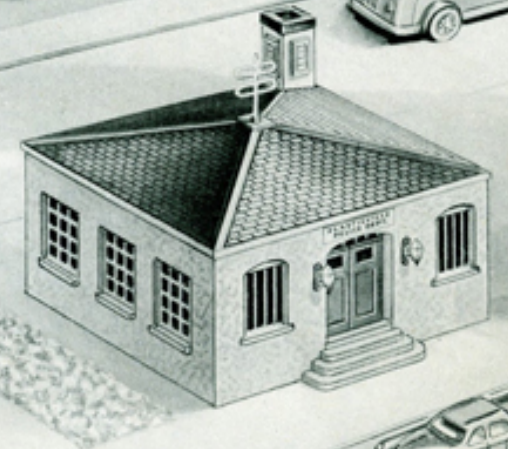

POLICE HEADQUARTERS WITH PATROL CAR PD-3

Furnished Only with Public Buildings Assortment PB-8 (Page 10)

Here's where Plasticville's parking violations are returnable—with cash! Imposing front entrance, surrounded with "formidable" barred windows. "Two-way" radio antenna on rooftop. Patrol car is included for law-and-order sake. Building is scaled. Size: 6½" long, 6½" deep, 5" high. Color: predominantly Gray.

each $**1.00**

NEW

NEW