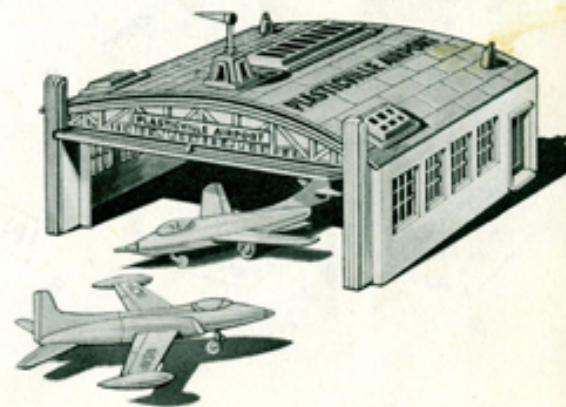

AD-4

AIRPORT ADMINISTRATION BUILDING

A busy center for arrivals and departures—via the air. Realistic effect achieved with white walls, a blue roof, blue trims. Control tower is a gem of fine detailing. Structure is 10¼" long, 6½" deep, 8¼" high. Fascinating to assemble. Packed in an illustrated box.

each $1.98

AIRPORT HANGAR AP-1

Furnished Only with Plasticville International Airport Assortment AU-6 (Page 10)

Unobstructed roof arch and full-length overhead door permit several aircraft to be parked at one time. Colors: Gray and yellow contrasted with black lettering. For further reference to this plane depot, see Page 10.

each $1.29 (includes 2 jet planes)