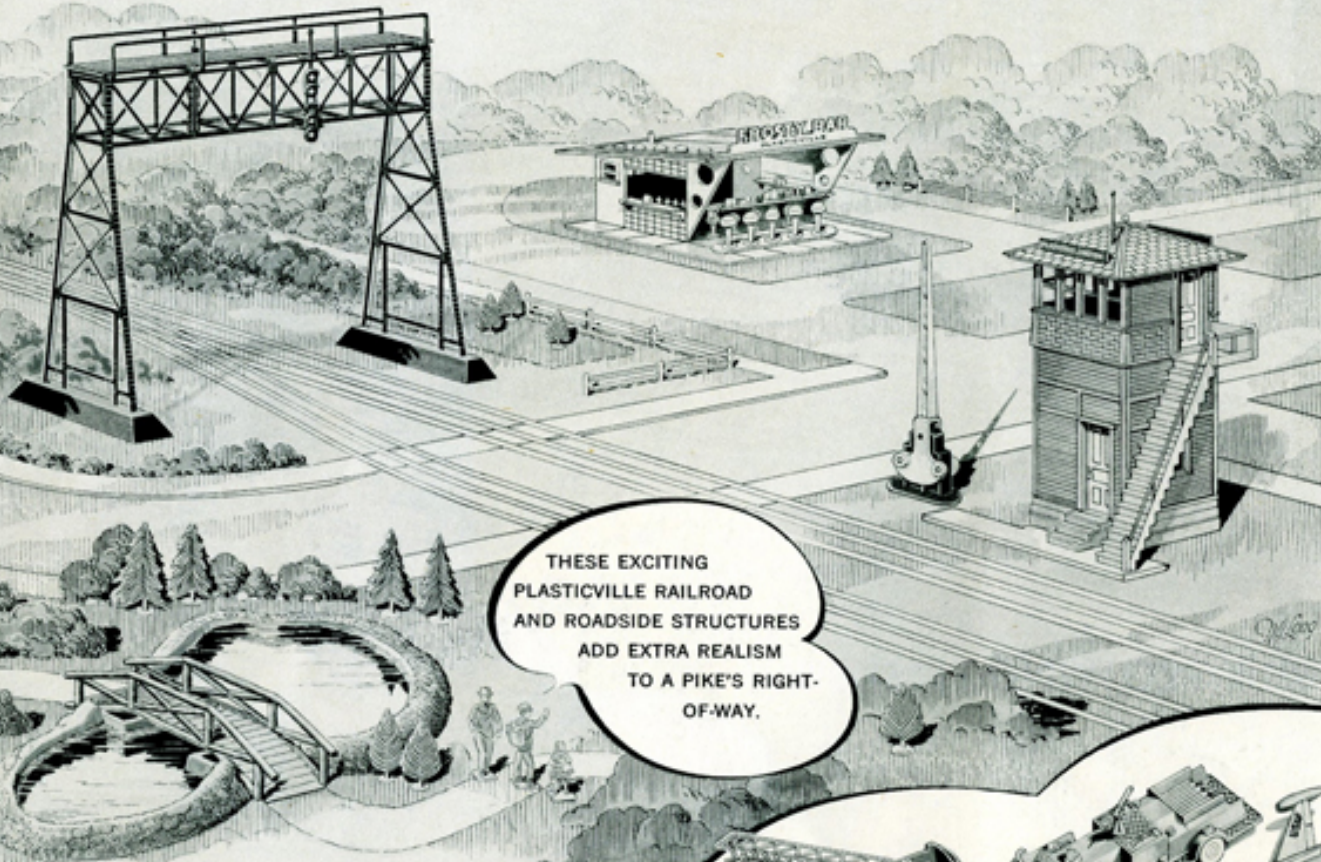

each \$**1.29**

THESE EXCITING
PLASTICVILLE RAILROAD
AND ROADSIDE STRUCTURES
ADD EXTRA REALISM
TO A PIKE'S RIGHT-
OF-WAY.

BRIDGE AND POND

BL-2

Find a restful spot or open space in your township for this brown rustic walk-bridge and green-banked pond. (One-piece pond holds a cup of water.) This colorful decorator is 9" long, 5" wide, 2" high. Packed, assembled in a very attractive box.