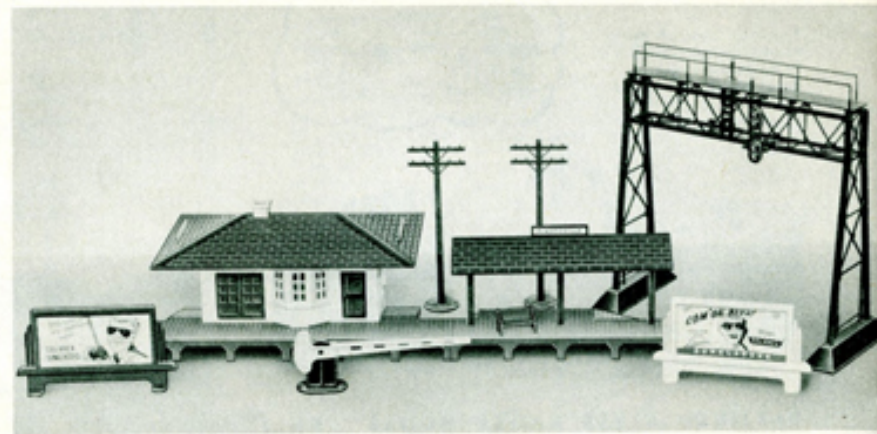

STREET SIGNS, SET

12-A

PAGE 8

"Slow, Traffic Light Ahead, School, Watch Children, Stop," etc. Complete set of 12 stan-
chions (each different) is finished in deep
yellow. Markings are processed in black.
Height 1 1/2" average. Shapes duplicate official
standards. Packed in a specially designed box.

BOX OF
12 SIGNS
$.39

**FP-5
FLAGPOLE**

The colorful and glorious Stars and Stripes flying proudly from a 6" high white pole! Flag spread 2". Diam. of base 1 1/4". Carefully packed 12 to a box.

$.10 each

**TP-5
TELEPHONE POLE**

Adds realism to street and pike planning. (Hint: From pole to pole connect paralleling lines of thread over the insulator tips). Height 6". Base diam. 1 1/4". Packed 12 to a box.

$.05 each

**TR-6
SPRUCE TREE**

A symmetrical, tapering "growth" that beautifies your house-front and landscape. Vertical segments interlock. Color: nature-green. Height 3 1/2". Packed 12 to a box.

$.05 each

**LP-9
STREET LIGHTS**   2 for $.10

These curb-edge utilities bring a sense of well-planned completion to your village or town. White, straight-set globes glow in the dark. Great fun! Uprights are 3" high. Poles are mounted-2 to a card. Box contains 12 cards.

R.R. CROSSING GATE WG-2

White safety bar operates manually. When down - "don't cross". When up - "all's clear". Well-balanced black base. Size 5 3/4" long. Height when cross-bar is lowered, 1 1/2". Packed 12 Gates to the box.

$.10 each

**PLASTICVILLE
COMMUNITY CHURCH CH-9**