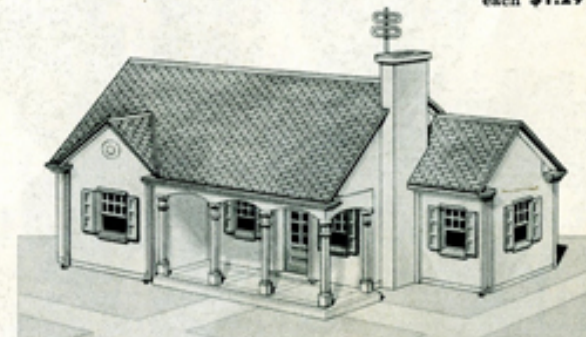

each \$**.79**

Pictured Crossing Gate is separately described and priced on Page 8

2-STORY COLONIAL HOUSE

LH-4

Like it? Good! . . . It's yours for play! House stands 6" high, is 9 3/4" long and 5" deep. Doors swing open and shut. You can have this dwelling with a gray, red or green roof, red, buff or white walls, and with white, brown or light green windows and doors. See all three combinations and you'll want the trio. Packed, one house to box. Carton illustration guides erection.

each \$**1.29**

1 1/2-STORY NEW ENGLAND RANCHER

MH-2

This is the happy home! House stands 5 1/2" high, is 9" long and 4 1/2" deep. Doors operate. Your choice of white or buff walls, combined with a gray or brown roof and yellow, blue or red windows and doors. Packed one house to illustrated box . . . Better "spot" an attractive lot and prepare to build real soon!