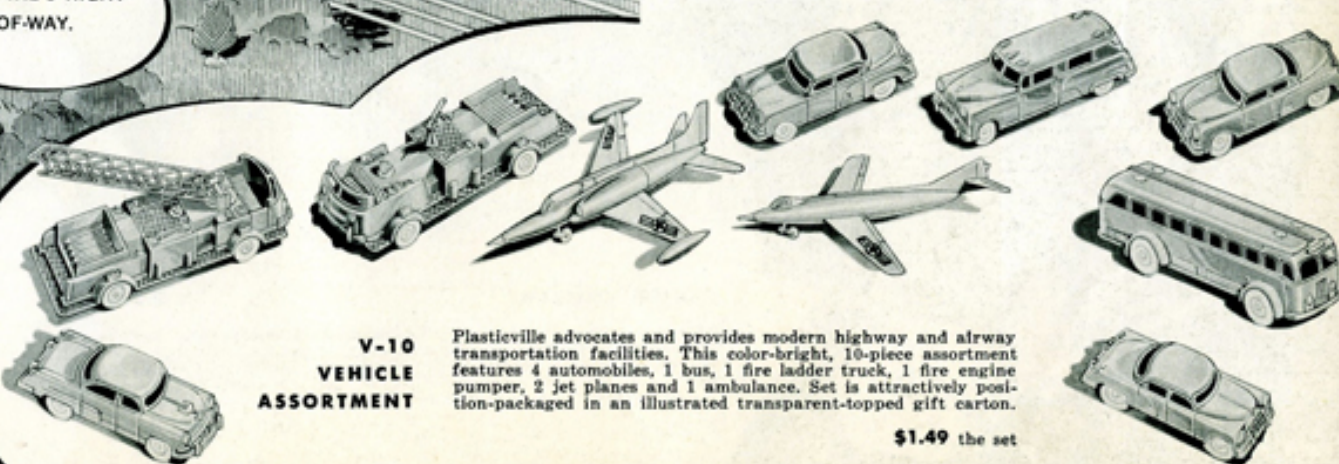

**V-10
VEHICLE
ASSORTMENT**

Plasticville advocates and provides modern highway and airway transportation facilities. This color-bright, 10-piece assortment features 4 automobiles, 1 bus, 1 fire ladder truck, 1 fire engine pumper, 2 jet planes and 1 ambulance. Set is attractively position-packaged in an illustrated transparent-topped gift carton.

$**1.49** the set