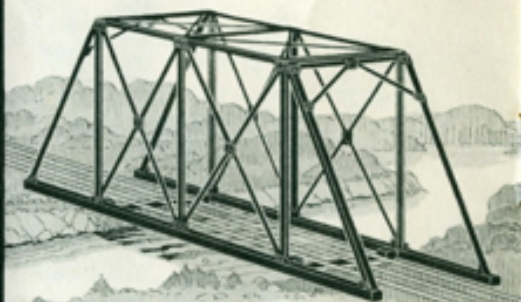

All of these color-bright, strongly made, true-to-scale original creations sum themselves up into a toydream come true. Plasticville brings your castles in the air down to earth—and multiplies your enjoyment of them—each day in and year out!

HOWDY! I'M A VISITOR TO PLASTICVILLE . . . MIND IF I ACCOMPANY YOU ON YOUR ROUNDS?

These two Plasticville citizens appear here in their actual size.

VISITOR

FINE! . . . COME RIGHT ALONG. I'M SURE YOU'LL LIKE EVERYTHING PLASTICVILLE HAS TO SHOW YOU.

Plasticville's bustling population of 16 citizens comprises play-loving adults and children. Each active character-figure will enjoy living in your Plasticville.

POSTMAN

NEW

RAILROAD TRESTLE BRIDGE BR-2

Span your toy train track layout over culvert or table-gap with this black plastic girder trestle. Faithfully simulated rivets, brace plates and crossed trusses click with true-to-scale model lovers. Single track design. Provides ample train clearance. Length 17½". Height 6½". Width 4½". Packed ready for the "field crew" to assemble. Attractively illustrated carton contains one complete bridge ready for pike-planning.

each $1.00

OUTDOOR BILLBOARD BB-9

Scatter a few spectacular billboards to advantage along your right of way! These with white or green frames and colorful "24-sheet" poster inserts stand 2¾" high, are each 5" long. They come to you, neatly packed one dozen to a box.

each $.10