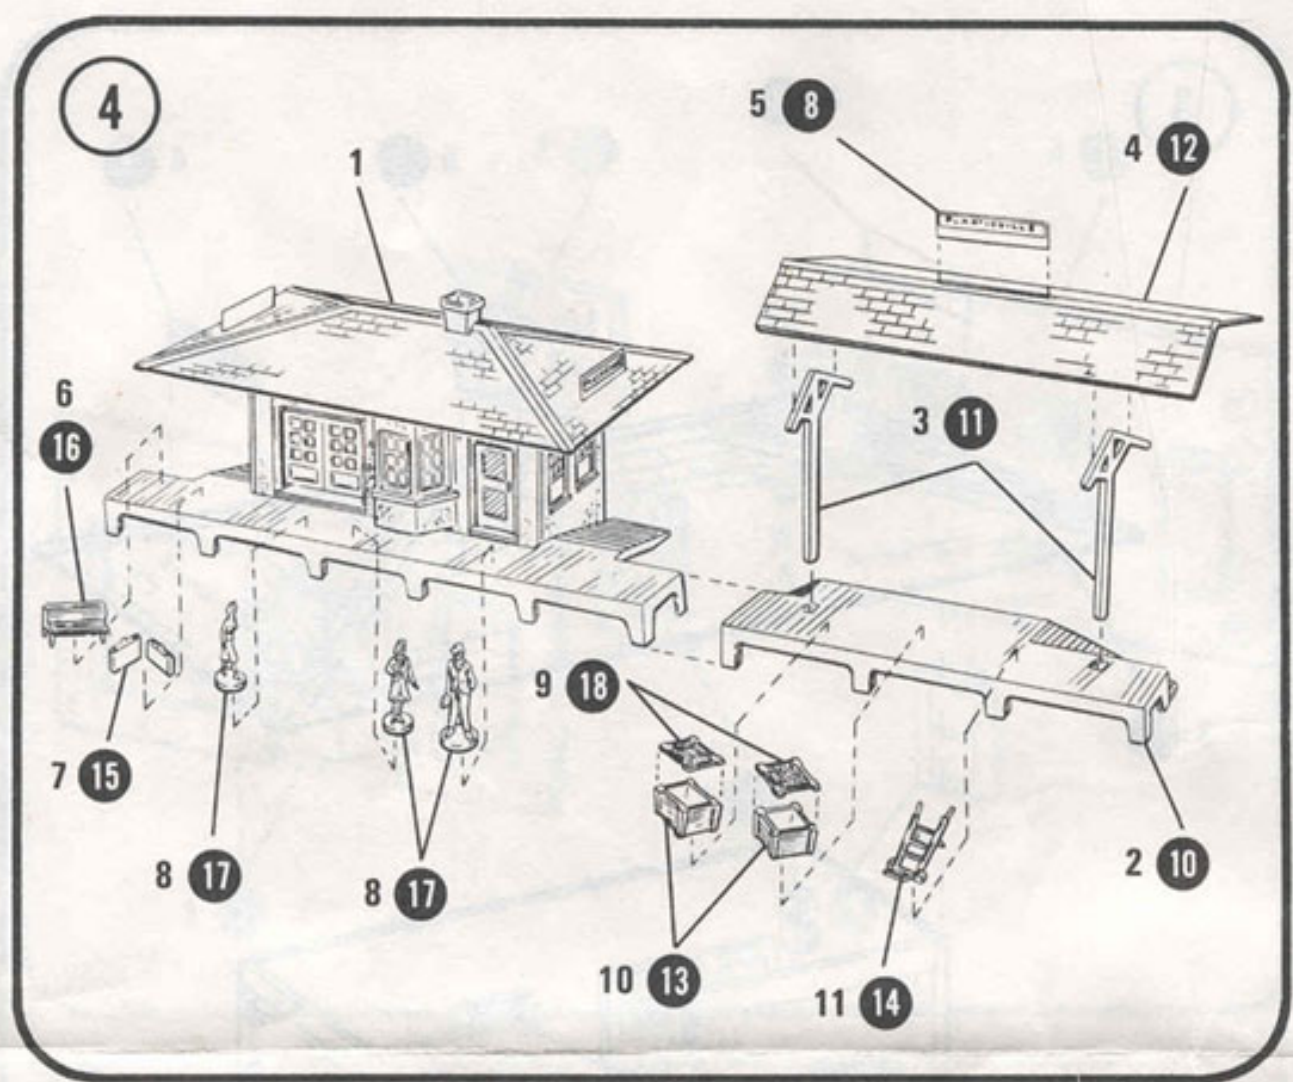

**3** = PART NUMBER

**3** = ASSEMBLY SEQUENCE NUMBER

**BACHMANN HO SCALE**  
**PLASTICVILLE®**  
**BUILDING KITS**

ITEM NO. 2806  
 SUBURBAN STATION

AGE 8 TO ADULT

BACHMANN BROS., INC., PHILADELPHIA, PA. 19124  
PRINTED IN U.S.A.

### LIST OF PARTS

PART NO.	PART NAME	QTY	PART NO.	PART NAME	QTY
1	FRONT WALL	1	10	SHED PLATFORM	1
2	BACK WALL	1	11	"T" SUPPORT	2
3	LEFT AND RIGHT SIDE WALLS	2	12	ROOF (SMALL)	1
4	DOUBLE DOOR	1	13	FREIGHT BOX	2
5	SINGLE DOOR	2	14	HAND TRUCK	1
6	"U" SHAPED PLATFORM	1	15	SUIT CASE	2
7	ROOF (LARGE)	1	16	BENCH	1
8	SIGN	3	17	FIGURE	3
9	CHIMNEY	1	18	CRATE COVER	2